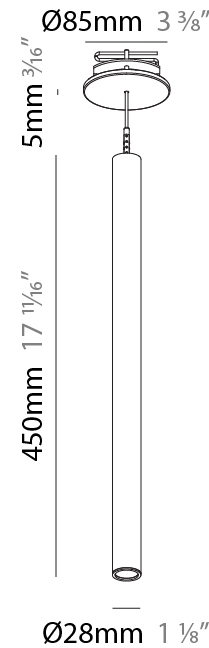

ELECTRICAL

Lamp Type: LED (Zhaga Standard)
Input Wattage (W): 6.6
Total Output Wattage (W): 6
Dimming: Tri-Mode (Non-Dimming and Phase Dimming (120Vac only) and 0-10V Dimming)
Driver Included: Yes
Driver Location: External
Driver Type: Constant Current - Universal
Driver Class: Class 2
Housing: ENCP3 w/Quick Connect
Input Voltage (V): 120 - 277
Constant Current (MA): 500

LED

Number of LEDs: 1
Color Temperature (°K): 2700 / 3000 / 4000
Max. Delivered Lumen (lm): 330 / 360 / 380
CRI: >90 CRI
Efficiency (%): 86
Lamp Life (hrs): 50000
Upon Request: ***3500K available in minimum quantities (larger quantities upon request)

OPTICAL

Optic°: 24 / 32 / 58

RATINGS AND CERTIFICATIONS

Certified By: Certified for North American Standards www.zaneen.com

Apply the International specifications by adding 'INT' at the end of the existing Model #. For assistance on 'custom' specifications, contact zteam@zaneen.com. In a constant effort to supply the best product, we reserve the right to change specifications or materials without notice. The most recent specification sheets are found at zaneen.com